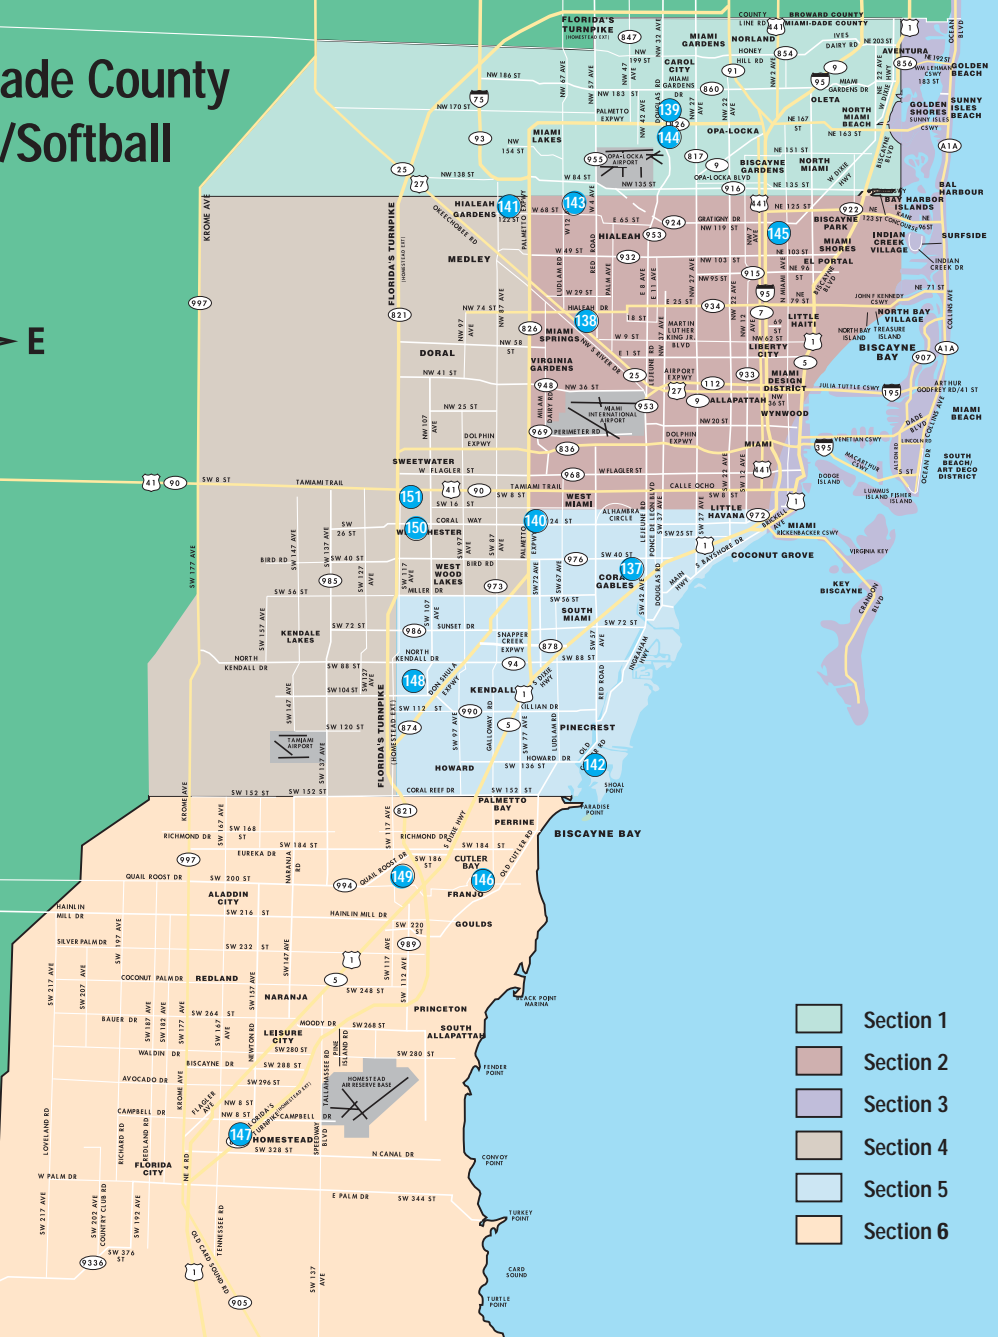

2

3

4

5

6

7

Miami-Dade County Baseball/Softball

© Greater Miami Convention & Visitors Bureau. Map not drawn to scale.

- Section 1
- Section 2
- Section 3
- Section 4
- Section 5
- Section 6

Benny Babcock

651 E. 4th Ave., Hialeah, FL 33010

General Description

Located in the heart of Hialeah, Benny Babcock Park is a recreational icon. Just minutes away from Miami International Airport, with seven baseball and softball fields available for use, this beautifully kept facility is perfect for league and tournament play.

Quick Facts

Capacity: 1,000

of Fields: 7 Baseball / Softball

Parking: 500

Section Code: 2

Tamiami Park

11201 SW 24th St., Miami, FL 33165

General Description