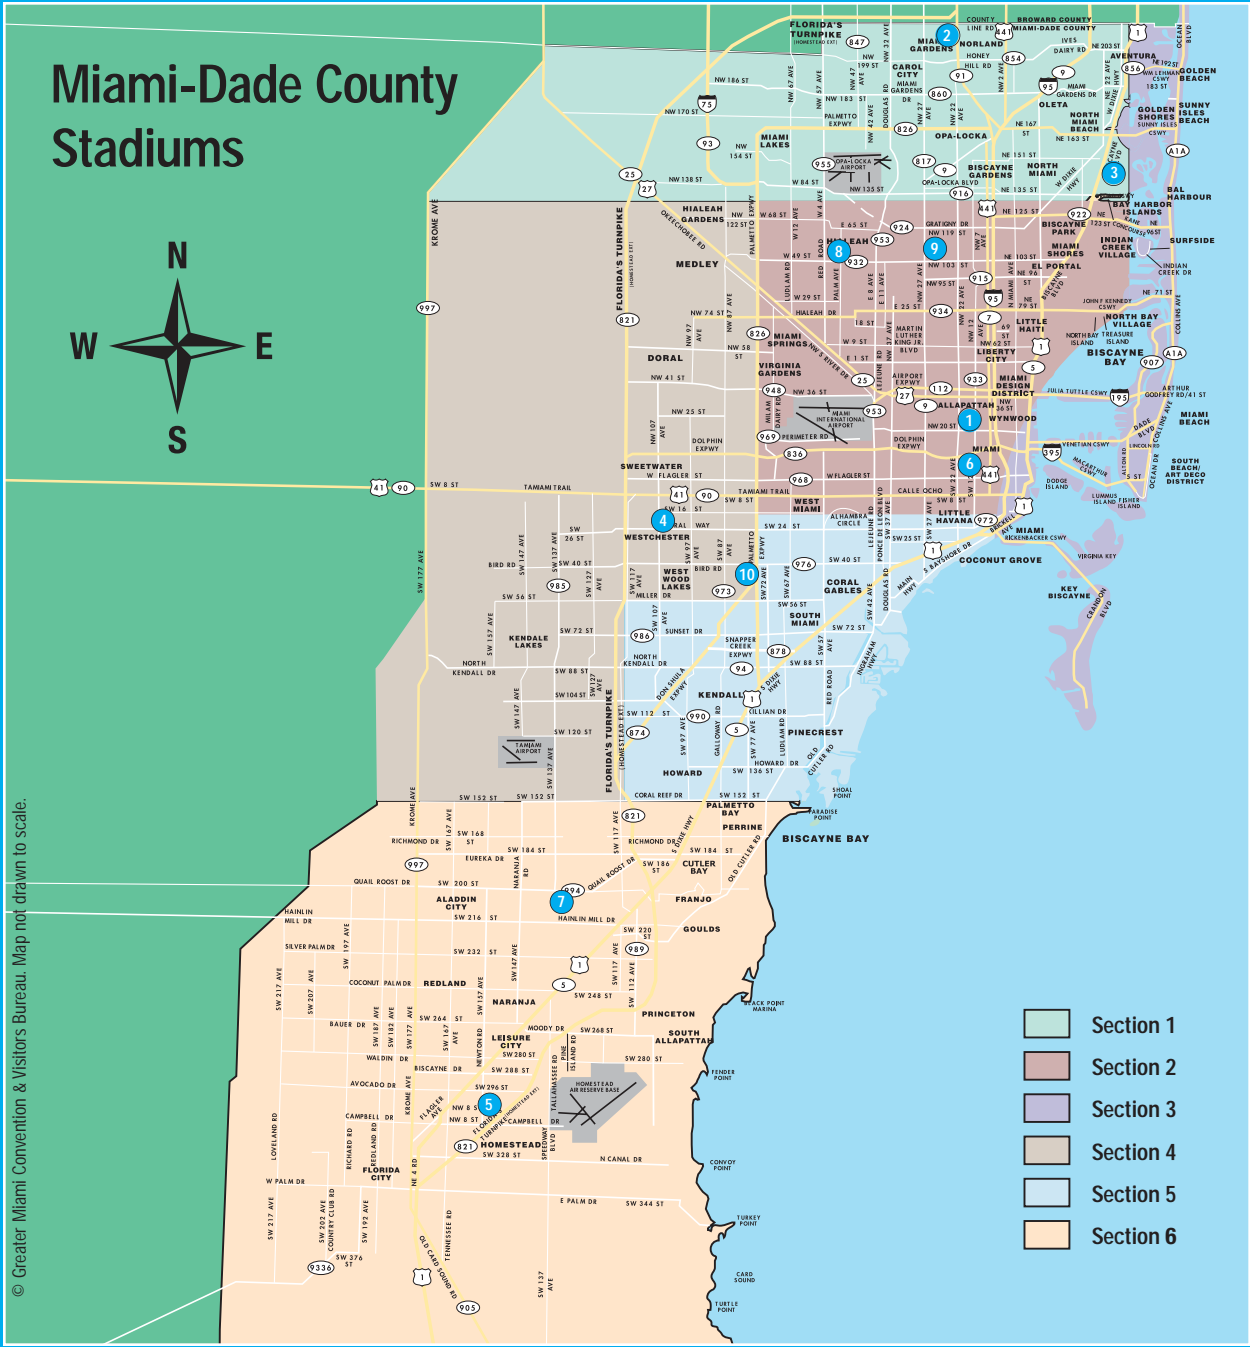

8

9

10

11

12

Miami-Dade County Stadiums

© Greater Miami Convention & Visitors Bureau. Map not drawn to scale.

- Section 1
- Section 2
- Section 3
- Section 4
- Section 5
- Section 6

Dolphin Stadium

2269 NW 199th St., Miami, FL 33056

General Description

Dolphin Stadium is a world class sports and entertainment destination and hosts a wide variety of events. Along with Miami Dolphins football, Florida Marlins baseball, the FedEx Orange Bowl, and the 2005 and 2006 FHSAA Football Finals, Dolphin Stadium is home to the 2007 and 2010 Super Bowls. Other events held at Dolphin Stadium include international soccer matches, Monster Truck shows, Hoop-It-Up Basketball, RV and Boat Shows, the UniverSoul Circus and numerous trade shows and festivals.

The world famous Orange Bowl was proudly opened in 1935 and sits as one of America's most historical facilities. Once home to the undefeated 1972 Miami Dolphins, the stadium is now the home of the University of Miami Hurricanes. It has hosted three national collegiate football championships, the Gold Cup Soccer tournament, numerous concerts and even the World Welter Weight championship fight between Alexis Arguello and Aaron Pryor.